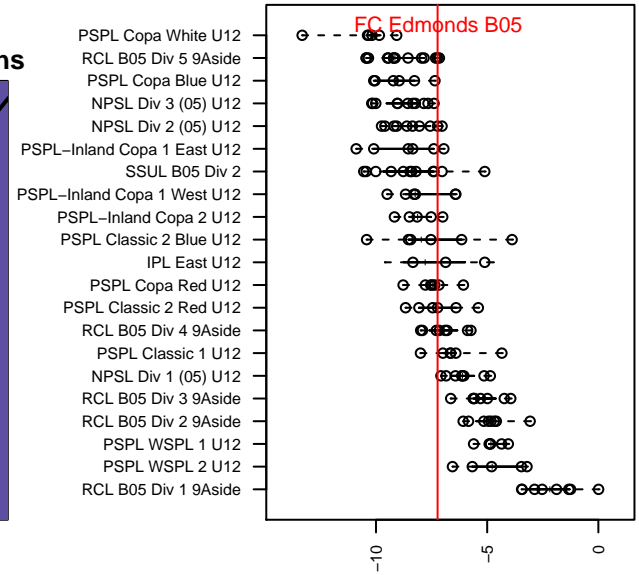

FC Edmonds B05

FC Edmonds
 Edmonds, WA
 B05 total strength=568
 attack=0.5 defense=0.4
 fall league = PSPL Classic 2 Red U12
 spr league = Spr PSPL Classic 1 U12

alt names used:
 16 FC Edmonds B05
 FC Edmonds Bu 05
 FC EDMONDS B05 (WA)
 FC EDMONDS BU '05
 FC Edmonds Bu 05

**attack and defense variance (black dot)
relative to other teams
and top 10 in region**

**attack and defense rating
relative to others at age
and all opponents in last 13 months**

Performance relative to 13 month average