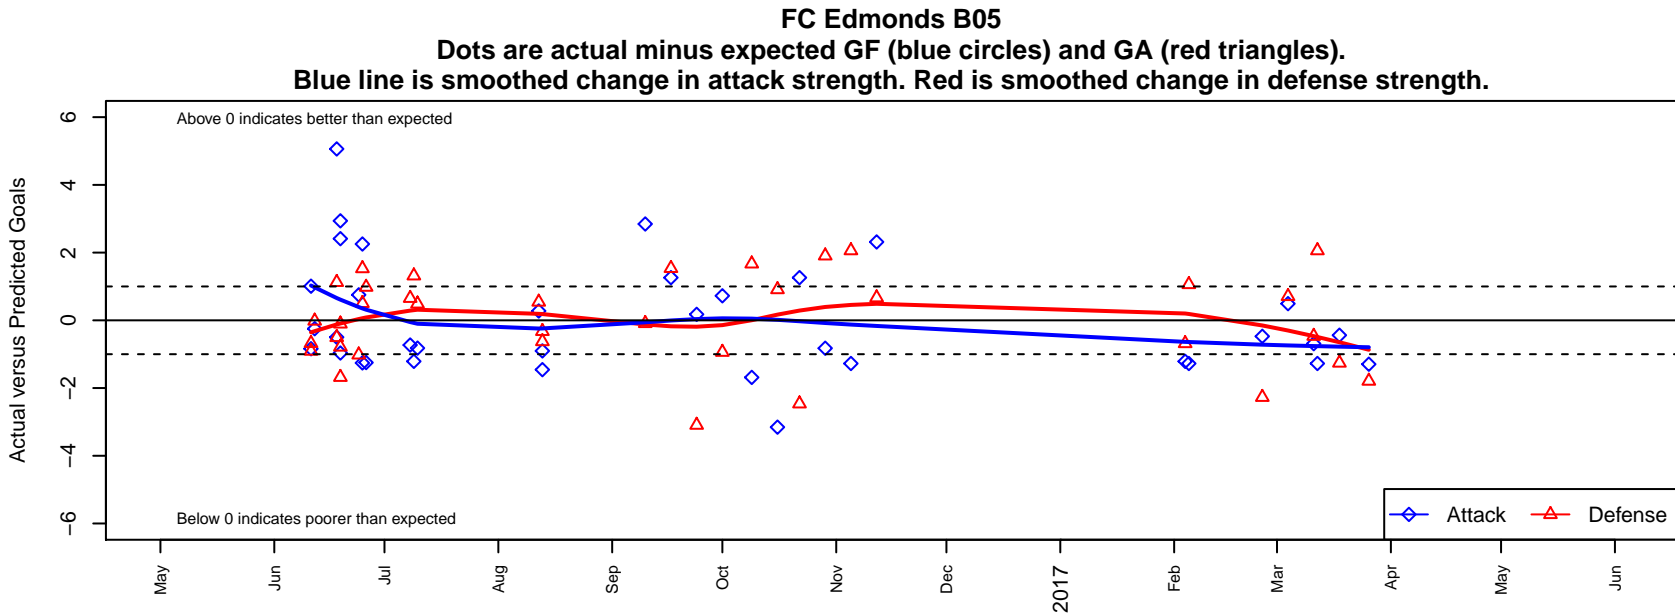

FC Edmonds B05

FC Edmonds
 Edmonds, WA
 B05 total strength=568
 attack=0.5 defense=0.4
 fall league = PSPL Classic 2 Red U12
 spr league = Spr PSPL Classic 1 U12

alt names used:
 16 FC Edmonds B05
 FC Edmonds Bu 05
 FC EDMONDS B05 (WA)
 FC EDMONDS BU '05
 FC Edmonds Bu 05

**attack and defense variance (black dot)
relative to other teams
and top 10 in region**

**attack and defense rating
relative to others at age
and all opponents in last 13 months**

Performance relative to 13 month average